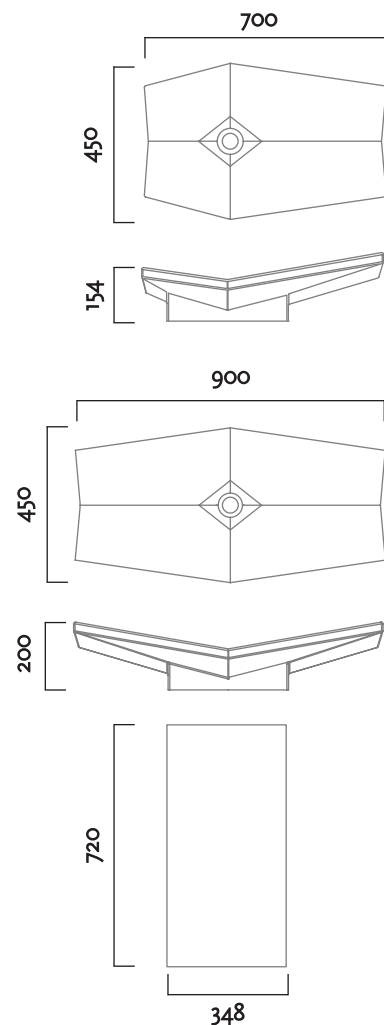

Piega (70.90)

I Conci

design Carlo Martino

Natural stone one-piece basin on a matching pedestal, which can be supported or freestanding. It is available in a wide range of stone types: bianco zara, sahara yellow, grigio star, samarcanda, giallo solare, pietra grey, giallo nilo, breccia croata, pietra brown, basaltina, travertino e bianco statuario. The plughole included is made of chromium-plated steel, but a stone-covered one is available on request. Two versions are available: symmetrical and asymmetrical (see picture).

dimensions.

900x450 mm (symm. version);
700x450 mm (asymm. version)

materials. natural stone

finishes. on request

I Conci srl

via davide albertario 30 - 61030 bellocchi di fano (pu)
T +39. 0721.855140 - F +39.0721.854974
www.iconci.it
info@iconci.it